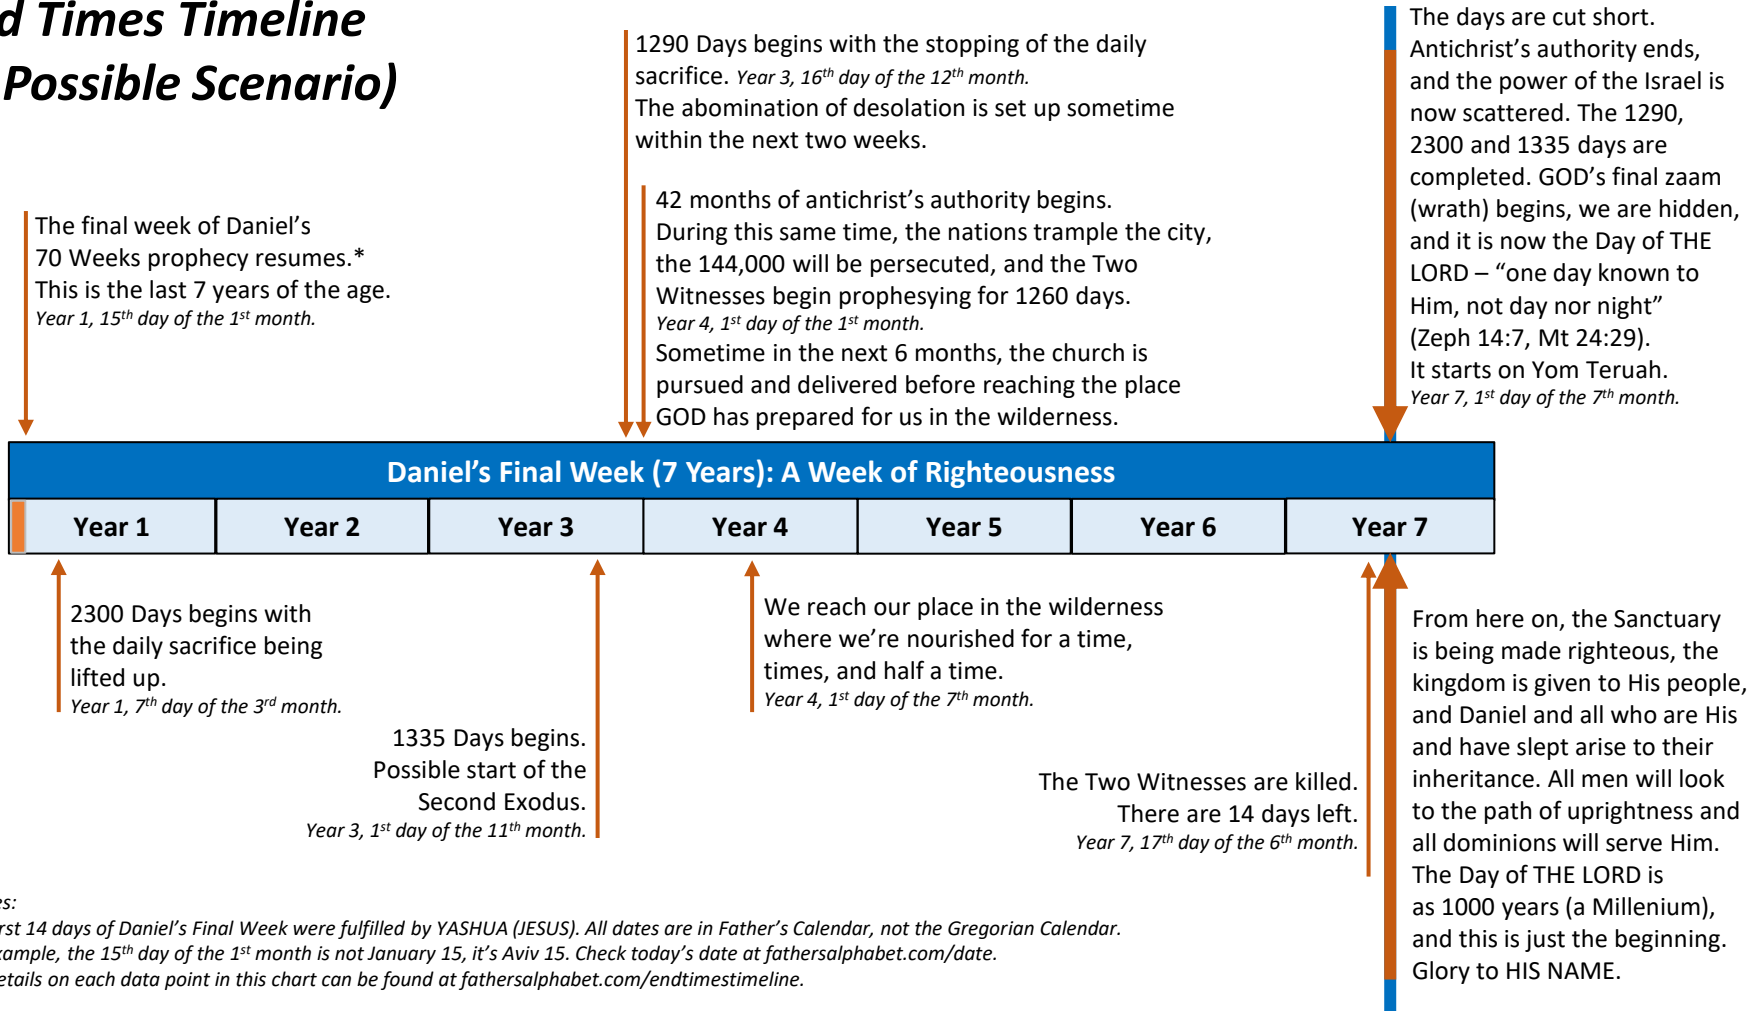

# End Times Timeline (A Possible Scenario)

**\*Notes:**

The first 14 days of Daniel's Final Week were fulfilled by YASHUA (JESUS). All dates are in Father's Calendar, not the Gregorian Calendar. For example, the 15<sup>th</sup> day of the 1<sup>st</sup> month is not January 15, it's Aviv 15. Check today's date at [fathersalphabet.com/date](http://fathersalphabet.com/date). Full details on each data point in this chart can be found at [fathersalphabet.com/endtimestimeline](http://fathersalphabet.com/endtimestimeline).