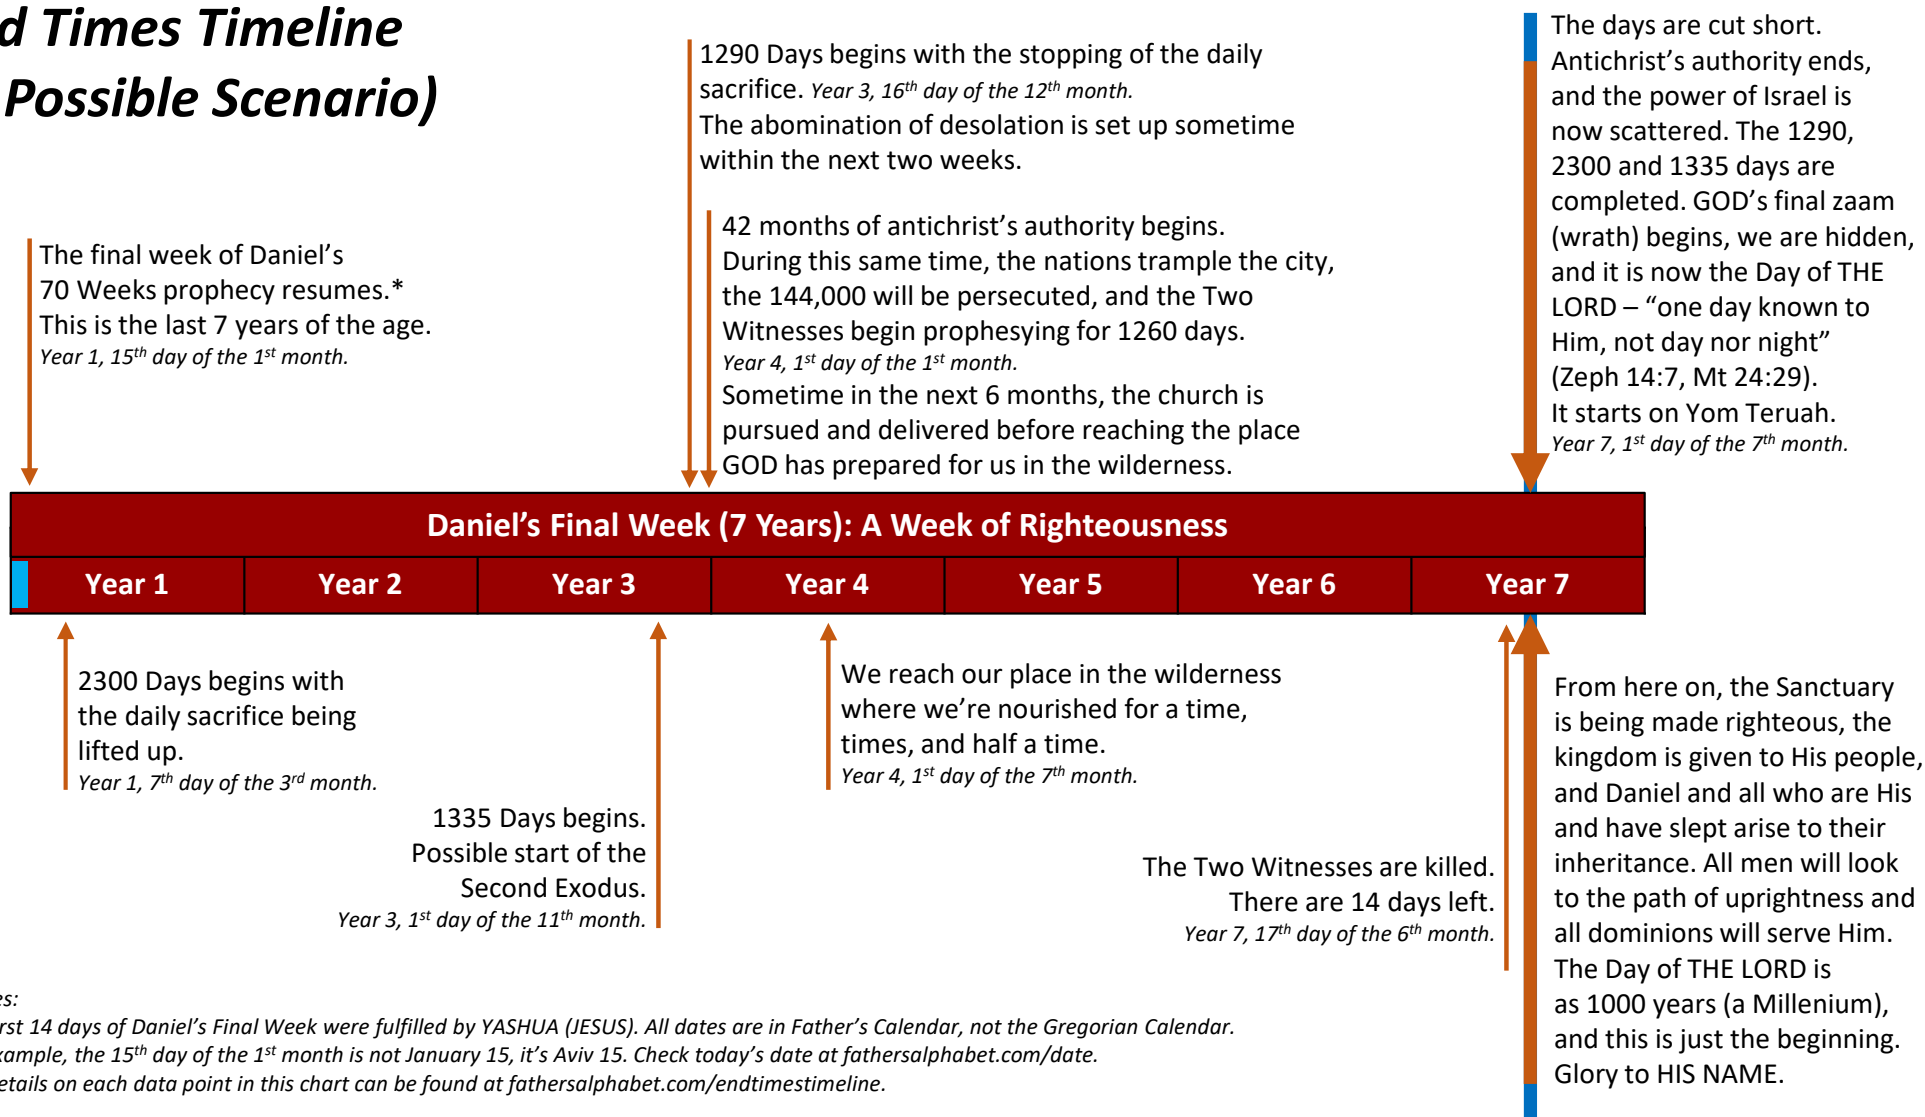

End Times Timeline (A Possible Scenario)

***Notes:**
The first 14 days of Daniel's Final Week were fulfilled by YASHUA (JESUS). All dates are in Father's Calendar, not the Gregorian Calendar. For example, the 15th day of the 1st month is not January 15, it's Aviv 15. Check today's date at fathersalphabet.com/date. Full details on each data point in this chart can be found at fathersalphabet.com/endtimestimeline.